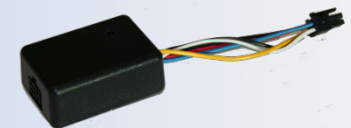

Adjustable Audio
Attenuator (EMB-002)
"where applicable"